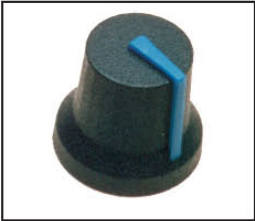

CLIFF

KNOBS K87MBR

CL170844CR
RUBBER FEEL KNOB GREY
6mm splined shaft

CL170846CR
RUBBER FEEL KNOB BLUE
6mm splined shaft

CL170842CR
RUBBER FEEL KNOB RED
6mm splined shaft

CL170847CR
RUBBER FEEL KNOB GREEN
6mm splined shaft

CL170841CR
RUBBER FEEL KNOB WHITE
6mm splined shaft

CL1708475CR
RUBBER FEEL KNOB YELLOW
6mm splined shaft