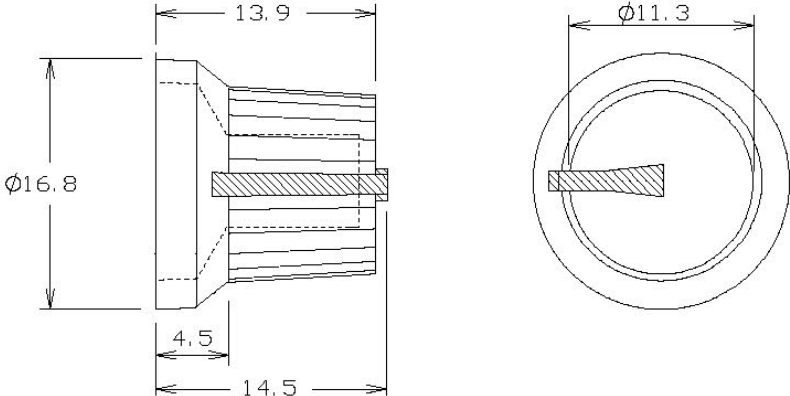

CLIFF

KNOBS K87MBR

CL170844CR
RUBBER FEEL KNOB GREY
6mm splined shaft

CL170846CR
RUBBER FEEL KNOB BLUE
6mm splined shaft

CL170842CR
RUBBER FEEL KNOB RED
6mm splined shaft

CL170847CR
RUBBER FEEL KNOB GREEN
6mm splined shaft

CL170841CR
RUBBER FEEL KNOB WHITE
6mm splined shaft

CL1708475CR
RUBBER FEEL KNOB YELLOW
6mm splined shaft